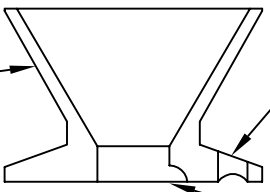

FRONT CAP

SCOOP CUT

DATER HOLE

SCOOP CUT

REAR END CAP

1 STAINLESS STEEL
BLAST BAFFLE
(HAS DATER HOLE)

SCOOP CUT

X-CALIBER
ECO-22
ASSEMBLY

6 ALUMINUM STANDARD ECO BAFFLES
(ONLY 2 SHOWN FOR CLARITY)
INSTALL BAFFLES IN THE ORDER AND DIRECTION SHOWN
WITH SCOOP CUTS ROTATED 180 DEGREES
FROM EACH OTHER AROUND BORE AXIS